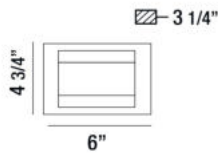

NELSON, WALL MOUNT

PRODUCT DETAILS

No.	:	35696-018
Product Color	:	CHROME
Product Material	:	METAL
Shade / Accent Colour	:	CLEAR
Shade / Accent Material	:	PRESSED GLASS
Width	:	6"
Height	:	4.75"
Ext	:	3.25"
Weight	:	2.6lbs

TECHNICAL DETAILS

Canopy / Backplate Length	:	6"
Canopy / Backplate Height	:	1.5"
Canopy / Backplate Width	:	4.75"
Location	:	DAMP
Approval	:	

PROJECT INFORMATION

 Job Name: Date: Type:

 Comments: