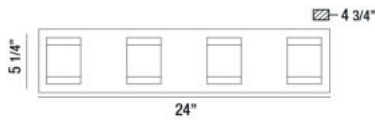

SEATON, 24" VANITY LIGHT

PRODUCT DETAILS

No.	:	35686-019
Product Color	:	CHROME
Product Material	:	METAL
Shade / Accent Colour	:	CLEAR
Shade / Accent Material	:	CRYSTAL-LIKE GLASS
Width	:	24"
Height	:	5.25"
Ext	:	4.75"
Weight	:	8.8lbs

LIGHT SOURCE DETAILS

Light Source Type	:	INTEGRATED LED
Input Voltage	:	120V
Bulb Voltage	:	120V
Total Wattage	:	36W
Total Lumen	:	2880lm
Kelvin	:	3000K
CRI	:	90
Dimmable	:	Yes

Options Available

ITEM NO.	FINISH	SHADE
35686-019	CHROME	CLEAR

TECHNICAL DETAILS

Canopy / Backplate Length	:	24"
Canopy / Backplate Height	:	1.25"
Canopy / Backplate Width	:	5.25"
Location	:	DAMP
Approval	:	

PROJECT INFORMATION

Job Name: Date: Type:

Comments: