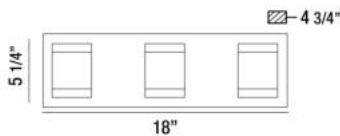

SEATON, 18" VANITY LIGHT

PRODUCT DETAILS

No.	:	35685-012
Product Color	:	CHROME
Product Material	:	METAL
Shade / Accent Colour	:	CLEAR
Shade / Accent Material	:	CRYSTAL-LIKE GLASS
Width	:	18"
Height	:	5.25"
Ext	:	4.75"
Weight	:	6.8lbs

LIGHT SOURCE DETAILS

Light Source Type	:	INTEGRATED LED
Input Voltage	:	120V
Bulb Voltage	:	120V
Total Wattage	:	30W
Total Lumen	:	2400lm
Kelvin	:	3000K
CRI	:	90
Dimmable	:	Yes

Options Available

ITEM NO.	FINISH	SHADE
35685-012	CHROME	CLEAR

TECHNICAL DETAILS

Canopy / Backplate Length	:	18"
Canopy / Backplate Height	:	1.25"
Canopy / Backplate Width	:	5.25"
Location	:	DAMP
Approval	:	

PROJECT INFORMATION

Job Name: Date: Type:

Comments: