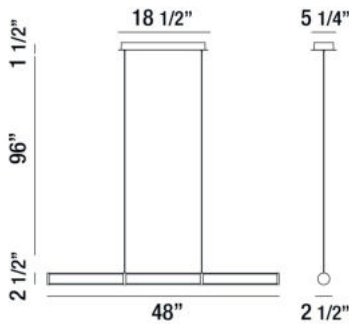

PROJECT INFORMATION

Job Name: Date: Type:

Comments: