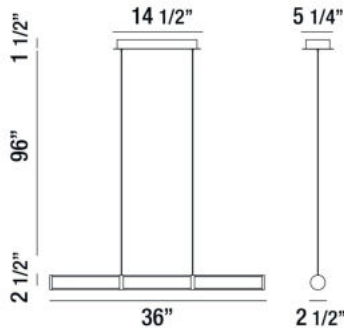

SHAW, 36" LINEAR CHANDELIER

PRODUCT DETAILS

No.	:	35683-018
Product Color	:	CHROME
Product Material	:	METAL
Shade / Accent Colour	:	OPAL WHITE/CLEAR
Shade / Accent Material	:	ACRYLIC
Length	:	36"
Width	:	2.5"
Height	:	2.5"
Overall Height	:	100"
Weight	:	5.7lbs

LIGHT SOURCE DETAILS

Light Source Type	:	INTEGRATED LED
Input Voltage	:	120V
Bulb Voltage	:	120V
Socket Type	:	LED
Total Wattage	:	27W
Total Lumen	:	2400lm
Kelvin	:	3000K
CRI	:	90+
Dimmable	:	Yes

Options Available

ITEM NO.	FINISH	SHADE
35683-018	CHROME	OPAL WHITE/CLEAR

TECHNICAL DETAILS

Hanging Support Type	:	AIRCRAFT CABLE
Hanging Support Length	:	96"
Canopy / Backplate Length	:	14.5"
Canopy / Backplate Height	:	1.5"
Canopy / Backplate Width	:	5.25"
Location	:	DRY
Approval	:	