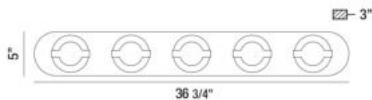

BALEWOOD, 37" VANITY LIGHT

PRODUCT DETAILS

No.	:	35666-011
Product Color	:	CHROME
Product Material	:	METAL
Shade / Accent Colour	:	FROSTED
Shade / Accent Material	:	ACRYLIC
Width	:	36.75"
Height	:	5"
Ext	:	3"
Weight	:	6.6lbs

LIGHT SOURCE DETAILS

Light Source Type	:	INTEGRATED LED
Input Voltage	:	120V
Bulb Voltage	:	120V
Total Wattage	:	35W
Total Lumen	:	2800lm
Kelvin	:	3000K
CRI	:	90+
Dimmable	:	Yes

Options Available

ITEM NO.	FINISH	SHADE
35666-011	CHROME	FROSTED

TECHNICAL DETAILS

Canopy / Backplate Length	:	33.5"
Canopy / Backplate Height	:	1.25"
Canopy / Backplate Width	:	4.5"
Location	:	DAMP
Approval	:	

PROJECT INFORMATION

Job Name: Date: Type:

Comments: