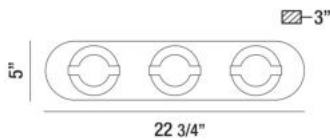

BALEWOOD, 22" VANITY LIGHT

PRODUCT DETAILS

No.	:	35664-017
Product Color	:	CHROME
Product Material	:	METAL
Shade / Accent Colour	:	FROSTED
Shade / Accent Material	:	ACRYLIC
Width	:	22.25"
Height	:	5"
Ext	:	3"
Weight	:	4lbs

LIGHT SOURCE DETAILS

Light Source Type	:	INTEGRATED LED
Input Voltage	:	120V
Bulb Voltage	:	120V
Total Wattage	:	21W
Total Lumen	:	1680lm
Kelvin	:	3000K
CRI	:	90+
Dimmable	:	Yes

Options Available

ITEM NO.	FINISH	SHADE
35664-017	CHROME	FROSTED

TECHNICAL DETAILS

Canopy / Backplate Length	:	19.25"
Canopy / Backplate Height	:	1.25"
Canopy / Backplate Width	:	4.5"
Location	:	DAMP
Approval	:	

PROJECT INFORMATION

 Job Name: Date: Type:

 Comments: