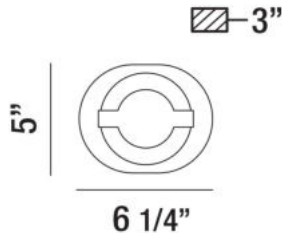

BALEWOOD, WALL MOUNT

PRODUCT DETAILS

No.	:	35663-010
Product Color	:	CHROME
Product Material	:	METAL
Shade / Accent Colour	:	FROSTED
Shade / Accent Material	:	ACRYLIC
Width	:	6.25"
Height	:	5"
Ext	:	3"
Weight	:	1.5lbs

LIGHT SOURCE DETAILS

Light Source Type	:	INTEGRATED LED
Input Voltage	:	120V
Bulb Voltage	:	120V
Total Wattage	:	7W
Total Lumen	:	560lm
Kelvin	:	3000K
CRI	:	90+
Dimmable	:	Yes

Options Available

ITEM NO.	FINISH	SHADE
35663-010	CHROME	FROSTED

TECHNICAL DETAILS

Canopy / Backplate Length	:	4.5"
Canopy / Backplate Height	:	1.25"
Canopy / Backplate Width	:	4.5"
Mounting	:	Up or Down
Location	:	DAMP
Approval	:	

PROJECT INFORMATION

Job Name: Date: Type: