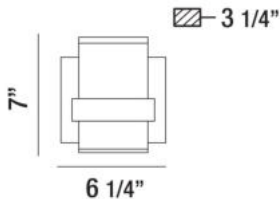

### PRODUCT DETAILS

No.	:	35654-018
Product Color	:	CHROME
Product Material	:	METAL
Shade / Accent Colour	:	FROSTED
Shade / Accent Material	:	ACRYLIC
Width	:	6.25"
Height	:	7"
Ext	:	3.25"
Weight	:	2.5lbs

### TECHNICAL DETAILS

Canopy / Backplate Length	:	5.5"
Canopy / Backplate Height	:	1.25"
Canopy / Backplate Width	:	4.5"
Mounting	:	Up or Down
Location	:	DAMP
Approval	:	