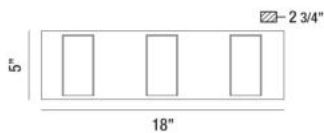

### PRODUCT DETAILS

No.	:	35651-017
Product Color	:	CHROME
Product Material	:	METAL
Shade / Accent Colour	:	FROSTED
Shade / Accent Material	:	ACRYLIC
Width	:	18"
Height	:	5"
Ext	:	2.75"
Weight	:	3.8lbs

### TECHNICAL DETAILS

Canopy / Backplate Length	:	17.5"
Canopy / Backplate Height	:	1.25"
Canopy / Backplate Width	:	4.5"
Mounting	:	Up or Down
Location	:	DAMP
Approval	:	