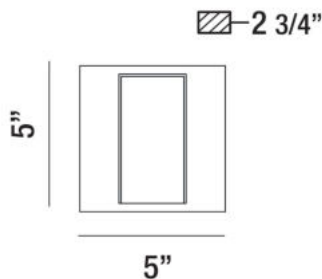

DELROSA, WALL MOUNT

PRODUCT DETAILS

No.	:	35650-010
Product Color	:	CHROME
Product Material	:	METAL
Shade / Accent Colour	:	FROSTED
Shade / Accent Material	:	ACRYLIC
Width	:	5"
Height	:	5"
Ext	:	2.75"
Weight	:	1.5lbs

TECHNICAL DETAILS

Canopy / Backplate Length	:	4.5"
Canopy / Backplate Height	:	1.25"
Canopy / Backplate Width	:	4.5"
Mounting	:	Up or Down
Location	:	DAMP
Approval	:	

PROJECT INFORMATION

 Job Name: Date: Type: