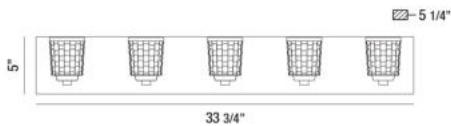

BANBURY, 34" VANITY LIGHT

PRODUCT DETAILS

No.	:	35649-014
Product Color	:	CHROME
Product Material	:	METAL
Shade / Accent Colour	:	CLEAR
Shade / Accent Material	:	GLASS
Width	:	33.75"
Height	:	5"
Ext	:	5.25"
Weight	:	10lbs

LIGHT SOURCE DETAILS

Light Source Type	:	INTEGRATED LED
Input Voltage	:	120V
Bulb Voltage	:	120V
Total Wattage	:	30W
Total Lumen	:	2400lm
Kelvin	:	3000K
CRI	:	90+
Dimmable	:	Yes

Options Available

ITEM NO.	FINISH	SHADE
35649-014	CHROME	CLEAR

TECHNICAL DETAILS

Canopy / Backplate Length	:	33"
Canopy / Backplate Height	:	1.25"
Canopy / Backplate Width	:	5.25"
Mounting	:	Up
Location	:	DAMP
Approval	:	

PROJECT INFORMATION

Job Name: Date: Type:

Comments: