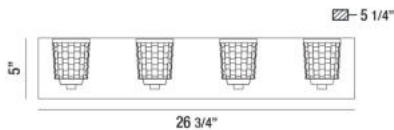

BANBURY, 27" VANITY LIGHT

PRODUCT DETAILS

No.	:	35648-017
Product Color	:	CHROME
Product Material	:	METAL
Shade / Accent Colour	:	CLEAR
Shade / Accent Material	:	GLASS
Width	:	26.75"
Height	:	5"
Ext	:	5.25"
Weight	:	8lbs

TECHNICAL DETAILS

Canopy / Backplate Length	:	26"
Canopy / Backplate Height	:	1.25"
Canopy / Backplate Width	:	5.25"
Mounting	:	Up
Location	:	DAMP
Approval	:	

PROJECT INFORMATION

 Job Name: Date: Type:

 Comments: