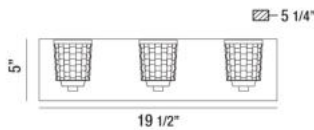

BANBURY, 20" VANITY LIGHT

PRODUCT DETAILS

No.	:	35647-010
Product Color	:	CHROME
Product Material	:	METAL
Shade / Accent Colour	:	CLEAR
Shade / Accent Material	:	GLASS
Width	:	19.5"
Height	:	5"
Ext	:	5.25"
Weight	:	6.2lbs

TECHNICAL DETAILS

Canopy / Backplate Length	:	19.75"
Canopy / Backplate Height	:	1.25"
Canopy / Backplate Width	:	5.25"
Mounting	:	Up
Location	:	DAMP
Approval	:	

PROJECT INFORMATION

Job Name: Date: Type: