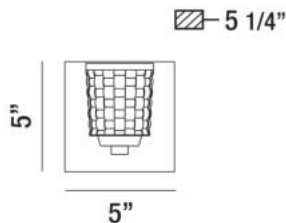

### PRODUCT DETAILS

No.	:	35646-013
Product Color	:	CHROME
Product Material	:	METAL
Shade / Accent Colour	:	CLEAR
Shade / Accent Material	:	GLASS
Width	:	5"
Height	:	5"
Ext	:	5.25"
Weight	:	2lbs

### TECHNICAL DETAILS

Canopy / Backplate Length	:	5.25"
Canopy / Backplate Height	:	1.25"
Canopy / Backplate Width	:	5.25"
Mounting	:	Up
Location	:	DAMP
Approval	:	