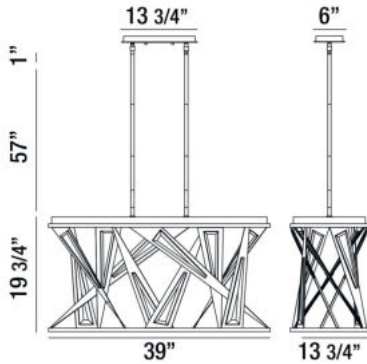

SARISE, 39" OVAL CHANDELIER

PRODUCT DETAILS

No.	:	35645-016
Product Color	:	BLACK
Product Material	:	METAL
Shade / Accent Colour	:	CHROME/CLEAR
Shade / Accent Material	:	METAL/CRYSTAL
Length	:	39"
Width	:	13.75"
Height	:	19.75"
Overall Height	:	77.75"
Weight	:	43lbs

ITEM NO.	FINISH	SHADE
35645-016	BLACK	CHROME/CLEAR

TECHNICAL DETAILS

Hanging Support Type	:	ROD
Hanging Support Length	:	57"
Rods Included	:	3"+6"+12"+18"+18"
Canopy / Backplate Length	:	13.75"
Canopy / Backplate Height	:	1"
Canopy / Backplate Width	:	6"
Location	:	DRY
Approval	:	