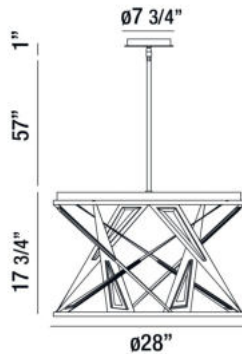

SARISE, 28" ROUND CHANDELIER

PRODUCT DETAILS

No.	:	35644-019
Product Color	:	BLACK
Product Material	:	METAL
Shade / Accent Colour	:	CHROME/CLEAR
Shade / Accent Material	:	METAL/CRYSTAL
Diameter	:	28"
Height	:	17.75"
Overall Height	:	75.75"
Weight	:	42.9lbs

ITEM NO.	FINISH	SHADE
35644-019	BLACK	CHROME/CLEAR

TECHNICAL DETAILS

Hanging Support Type	:	ROD
Hanging Support Length	:	57"
Rods Included	:	3"+6"+12"+18"+18"
Canopy / Backplate Height	:	1"
Canopy / Backplate Dia.	:	6.25"
Location	:	DRY
Approval	:	