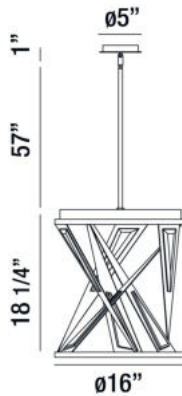

### PRODUCT DETAILS

No.	:	35643-012
Product Color	:	BLACK
Product Material	:	METAL
Shade / Accent Colour	:	CHROME/CLEAR
Shade / Accent Material	:	METAL/CRYSTAL
Diameter	:	16"
Height	:	18.25"
Overall Height	:	76.25"
Weight	:	19.6lbs

### TECHNICAL DETAILS

Hanging Support Type	:	ROD
Hanging Support Length	:	57"
Rods Included	:	3"+6"+12"+18"+18"
Canopy / Backplate Height	:	1"
Canopy / Backplate Dia.	:	5.125"
Location	:	DRY
Approval	:	