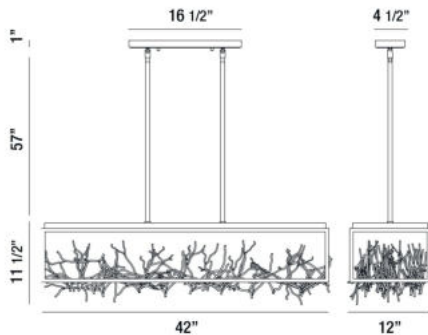

AERIE, 8-LIGHT RECTANGULAR LED CHANDELIER

PRODUCT DETAILS

No.	:	35642-015
Product Color	:	BRONZE
Product Material	:	METAL
Shade / Accent Colour	:	GOLD
Shade / Accent Material	:	BRANCH ACCENTS
Length	:	42"
Width	:	12"
Height	:	11.5"
Overall Height	:	68"
Weight	:	40.4lbs

ITEM NO.	FINISH	SHADE
35642-015	BRONZE	GOLD
35642-023	BLACK/SILVER	

TECHNICAL DETAILS

Hanging Support Type	:	ROD
Hanging Support Length	:	57"
Rods Included	:	3"+6"+12"+18"+18"
Canopy / Backplate Length	:	16.5"
Canopy / Backplate Height	:	1"
Canopy / Backplate Width	:	4.5"
Location	:	DRY
Approval	:	