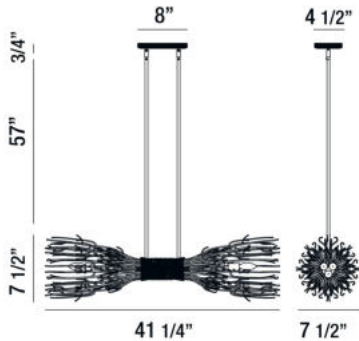

KINDLING, 41" LINEAR CHANDELIER

PRODUCT DETAILS

No.	:	35641-018
Product Color	:	GOLD LEAF
Product Material	:	METAL
Shade / Accent Colour	:	GOLD
Shade / Accent Material	:	BRANCH ACCENTS
Length	:	41.25"
Width	:	7.5"
Height	:	7.5"
Overall Height	:	65.25"
Weight	:	15.8lbs

LIGHT SOURCE DETAILS

Number of Bulbs	:	6
Light Source	:	Incandescent
Light Source Type	:	B10
Input Voltage	:	120V
Bulb Voltage	:	120V
Socket Type	:	E12
Wattage	:	60W
Total Wattage	:	360W
Bulb Included	:	No
Dimmable	:	Yes

Options Available

ITEM NO.	FINISH	SHADE
35641-018	GOLD LEAF	GOLD

TECHNICAL DETAILS

Hanging Support Type	:	ROD
Hanging Support Length	:	57"
Rods Included	:	3"+6"+12"+18"+18"
Canopy / Backplate Length	:	8"
Canopy / Backplate Height	:	0.75"
Canopy / Backplate Width	:	4.5"
Location	:	DRY
Approval	:	