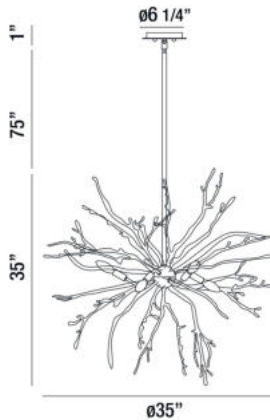

### PRODUCT DETAILS

No.	:	35639-015
Product Color	:	GOLD LEAF
Product Material	:	METAL
Shade / Accent Colour	:	GOLD
Shade / Accent Material	:	BRANCH ACCENTS
Diameter	:	35"
Height	:	35"
Overall Height	:	111"
Weight	:	31lbs

### LIGHT SOURCE DETAILS

Number of Bulbs	:	6
Light Source	:	Incandescent
Light Source Type	:	B10
Input Voltage	:	120V
Bulb Voltage	:	120V
Socket Type	:	E12
Wattage	:	60W
Total Wattage	:	360W
Bulb Included	:	No
Dimmable	:	Yes

### TECHNICAL DETAILS

Hanging Support Type	:	ROD
Hanging Support Length	:	75"
Rods Included	:	3"+6"+12"+18"+18"+18"
Canopy / Backplate Height	:	1"
Canopy / Backplate Dia.	:	6.25"
Location	:	DRY
Approval	:	