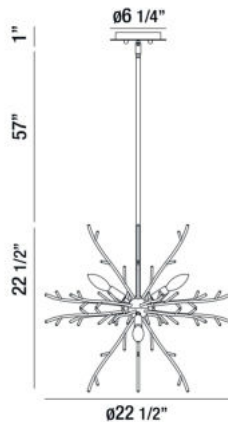

ABERDEEN, 23" ROUND CHANDELIER

PRODUCT DETAILS

No.	:	35638-018
Product Color	:	GOLD LEAF
Product Material	:	METAL
Shade / Accent Colour	:	GOLD
Shade / Accent Material	:	BRANCH ACCENTS
Diameter	:	22.5"
Height	:	22.5"
Overall Height	:	80.5"
Weight	:	9.3lbs

LIGHT SOURCE DETAILS

Number of Bulbs	:	4
Light Source	:	Incandescent
Light Source Type	:	B10
Input Voltage	:	120V
Bulb Voltage	:	120V
Socket Type	:	E12
Wattage	:	60W
Total Wattage	:	240W
Bulb Included	:	No
Dimmable	:	Yes

Options Available

ITEM NO.	FINISH	SHADE
35638-018	GOLD LEAF	GOLD

TECHNICAL DETAILS

Hanging Support Type	:	ROD
Hanging Support Length	:	57"
Rods Included	:	3"+6"+12"+18"+18"
Canopy / Backplate Height	:	1"
Canopy / Backplate Dia.	:	6.25"
Location	:	DRY
Approval	:	