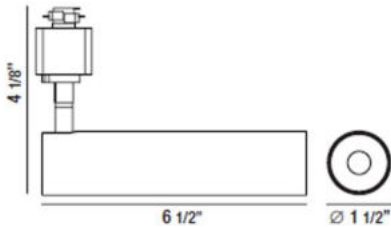

35457, LED 7W TRACK HEAD

PRODUCT DETAILS

No.	:	35457-35-01
Product Color	:	BLACK
Length	:	6.5"
Diameter	:	1.5"
Height	:	4.125"
Weight	:	6lbs

LIGHT SOURCE DETAILS

Light Source Type	:	INTEGRATED LED
Input Voltage	:	120V
Bulb Voltage	:	120V
Socket Type	:	LED
Total Wattage	:	7W
Total Lumen	:	540lm
Kelvin	:	3500K
CRI	:	80
Dimmable	:	Yes

Options Available

ITEM NO.	FINISH	SHADE
35457-35-01	BLACK	
35457-35-02	WHITE	

TECHNICAL DETAILS

Title 24	:	Yes
Beam Angle	:	30

PROJECT INFORMATION

 Job Name: Date: Type:

 Comments: