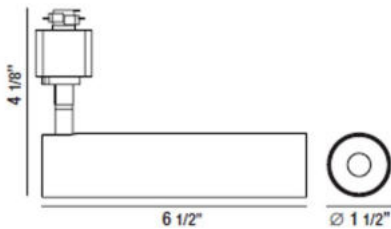

35457, LED 7W TRACK HEAD

PRODUCT DETAILS

No.	:	35457-30-01
Product Color	:	BLACK
Length	:	6.5"
Diameter	:	1.5"
Height	:	4.125"
Weight	:	6lbs

LIGHT SOURCE DETAILS

Light Source Type	:	INTEGRATED LED
Input Voltage	:	120V
Bulb Voltage	:	120V
Socket Type	:	LED
Total Wattage	:	7W
Total Lumen	:	540lm
Kelvin	:	3000K
CRI	:	80
Dimmable	:	Yes

Options Available

ITEM NO.	FINISH	SHADE
35457-30-01	BLACK	
35457-30-02	WHITE	

TECHNICAL DETAILS

Title 24	:	Yes
Beam Angle	:	30

PROJECT INFORMATION

 Job Name: Date: Type:

 Comments: