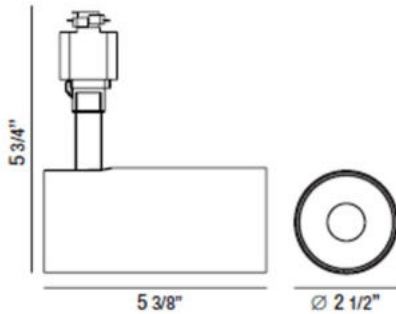

35456, LED 15W TRACK HEAD

PRODUCT DETAILS

No.	:	35456-35-01
Product Color	:	BLACK
Length	:	5.375"
Diameter	:	2.5"
Height	:	5.75"
Weight	:	1lbs

LIGHT SOURCE DETAILS

Light Source Type	:	INTEGRATED LED
Input Voltage	:	120V
Bulb Voltage	:	120V
Socket Type	:	LED
Total Wattage	:	15W
Total Lumen	:	1380lm
Kelvin	:	3500K
CRI	:	90
Dimmable	:	Yes

Options Available

ITEM NO.	FINISH	SHADE
35456-35-01	BLACK	
35456-35-02	WHITE	

TECHNICAL DETAILS

Title 24	:	Yes
Beam Angle	:	30

PROJECT INFORMATION

 Job Name: Date: Type:

 Comments: