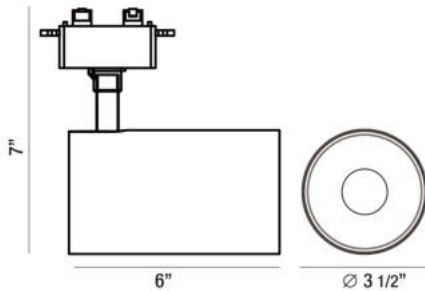

PROJECT INFORMATION

Job Name: Date: Type:

Comments: