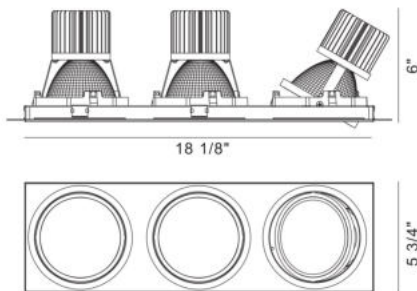

AMIGO, 3-LIGHT TRIMLESS GIMBAL RECESSED, 26W, 3500K

PRODUCT DETAILS

No.	:	35358-35-01
Product Color	:	BLACK
Shade / Accent Colour	:	BLACK
Length	:	18.125"
Width	:	5.75"
Height	:	6"
Weight	:	6lbs

LIGHT SOURCE DETAILS

Light Source Type	:	INTEGRATED LED
Input Voltage	:	120V/277VV
Bulb Voltage	:	120V
Socket Type	:	LED
Total Wattage	:	78W
Total Lumen	:	7680lm
Kelvin	:	3500K
CRI	:	90
Dimmable	:	Yes

Options Available

ITEM NO.	FINISH	SHADE
35358-35-01	BLACK	BLACK
35358-35-02	WHITE	WHITE

TECHNICAL DETAILS

Location	:	DRY
Approval	:	
Title 24	:	Yes
Beam Angle	:	40
Cut Hole Length	:	18.625"
Cut Hole Width	:	6.125"

PROJECT INFORMATION

 Job Name: Date: Type:

 Comments: