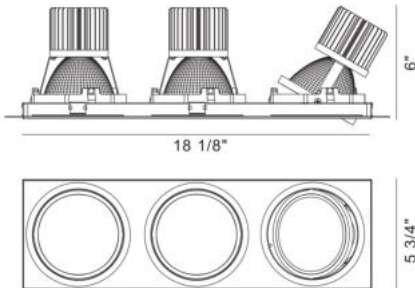

AMIGO, 3-LIGHT TRIMLESS GIMBAL RECESSED, 26W, 3000K

PRODUCT DETAILS

No.	:	35358-30-01
Product Color	:	BLACK
Shade / Accent Colour	:	BLACK
Length	:	18.125"
Width	:	5.75"
Height	:	6"
Weight	:	6lbs

LIGHT SOURCE DETAILS

Light Source Type	:	INTEGRATED LED
Input Voltage	:	120V/277VV
Bulb Voltage	:	120V
Socket Type	:	LED
Total Wattage	:	78W
Total Lumen	:	7680lm
Kelvin	:	3000K
CRI	:	90
Dimmable	:	Yes

Options Available

ITEM NO.	FINISH	SHADE
35358-30-01	BLACK	BLACK
35358-30-02	BLACK	BLACK

TECHNICAL DETAILS

Location	:	DRY
Approval	:	
Title 24	:	Yes
Beam Angle	:	40
Cut Hole Length	:	18.625"
Cut Hole Width	:	6.125"

PROJECT INFORMATION

 Job Name: Date: Type:

 Comments: