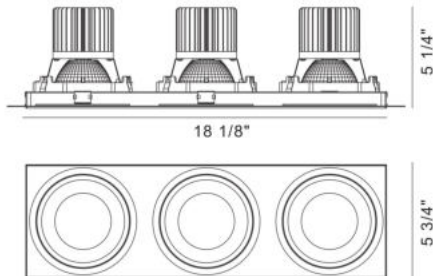

AMIGO, 3-LIGHT TRIMLESS DOWNLIGHT RECESSED, 26W, 3500K

PRODUCT DETAILS

No.	:	35357-35-01
Product Color	:	BLACK
Shade / Accent Colour	:	BLACK
Length	:	18.125"
Width	:	5.75"
Height	:	5.25"

LIGHT SOURCE DETAILS

Light Source Type	:	INTEGRATED LED
Input Voltage	:	120V/277VV
Bulb Voltage	:	120V
Socket Type	:	LED
Total Wattage	:	78W
Total Lumen	:	7680lm
Kelvin	:	3500K
CRI	:	90
Dimmable	:	Yes

Options Available

ITEM NO.	FINISH	SHADE
35357-35-01	BLACK	BLACK
35357-35-02	WHITE	WHITE

TECHNICAL DETAILS

Location	:	DRY
Approval	:	
Title 24	:	Yes
Beam Angle	:	40
Cut Hole Length	:	18.625"
Cut Hole Width	:	6.125"

PROJECT INFORMATION

 Job Name: Date: Type:

 Comments: