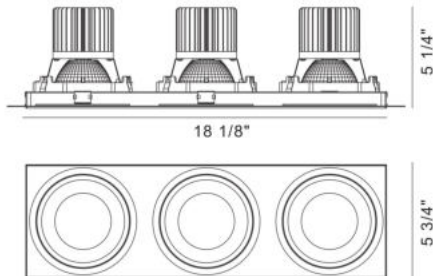

AMIGO, 3-LIGHT TRIMLESS DOWNLIGHT RECESSED, 26W, 3000K

PRODUCT DETAILS

No.	:	35357-30-01
Product Color	:	BLACK
Shade / Accent Colour	:	BLACK
Length	:	18.125"
Width	:	5.75"
Height	:	5.25"
Weight	:	4lbs

LIGHT SOURCE DETAILS

Light Source Type	:	INTEGRATED LED
Input Voltage	:	120V/277VV
Bulb Voltage	:	120V
Socket Type	:	LED
Total Wattage	:	78W
Total Lumen	:	7680lm
Kelvin	:	3000K
CRI	:	90
Dimmable	:	Yes

TECHNICAL DETAILS

Location	:	DRY
Approval	:	
Title 24	:	Yes
Beam Angle	:	40
Cut Hole Length	:	18.625"
Cut Hole Width	:	6.25"

Options Available

ITEM NO.	FINISH	SHADE
35357-30-01	BLACK	BLACK
35357-30-02	WHITE	WHITE

PROJECT INFORMATION

Job Name: Date: Type:

Comments: