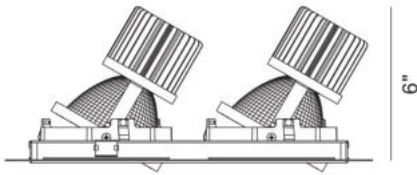

AMIGO, 2-LIGHT TRIMLESS GIMBAL RECESSED, 26W, 3000K

PRODUCT DETAILS

No.	:	35356-30-01
Product Color	:	BLACK
Shade / Accent Colour	:	BLACK
Length	:	12"
Width	:	5.75"
Height	:	6"
Weight	:	4lbs

LIGHT SOURCE DETAILS

TECHNICAL DETAILS

Location	:	DRY
Approval	:	
Title 24	:	Yes
Beam Angle	:	40
Cut Hole Length	:	12.375"
Cut Hole Width	:	6.125"

PROJECT INFORMATION

Job Name: Date: Type:

Comments: