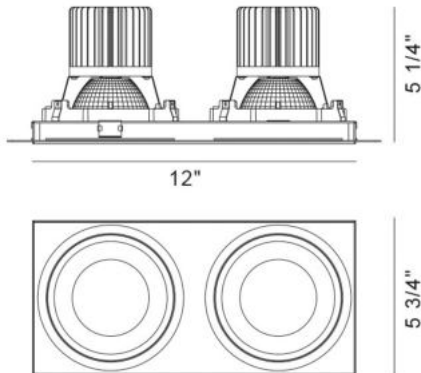

AMIGO, 2-LIGHT TRIMLESS DOWNLIGHT RECESSED, 26W, 3500K

PRODUCT DETAILS

No.	:	35355-35-01
Product Color	:	BLACK
Shade / Accent Colour	:	BLACK
Length	:	12"
Width	:	5.75"
Height	:	5.25"
Weight	:	4lbs

LIGHT SOURCE DETAILS

Light Source Type	:	INTEGRATED LED
Input Voltage	:	120V/277VV
Bulb Voltage	:	120V
Socket Type	:	LED
Total Wattage	:	52W
Total Lumen	:	5120lm
Kelvin	:	3500K
CRI	:	90
Dimmable	:	Yes

Options Available

ITEM NO.	FINISH	SHADE
35355-35-01	BLACK	BLACK
35355-35-02	WHITE	WHITE

TECHNICAL DETAILS

Location	:	DRY
Approval	:	
Title 24	:	Yes
Beam Angle	:	40
Cut Hole Length	:	12.375"
Cut Hole Width	:	6.125"

PROJECT INFORMATION

 Job Name: Date: Type:

 Comments: