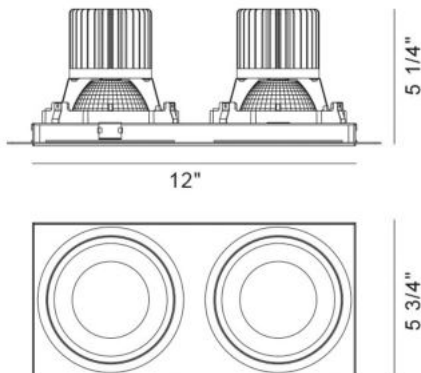

AMIGO, 2-LIGHT TRIMLESS DOWNLIGHT RECESSED, 26W, 3000K

PRODUCT DETAILS

No.	:	35355-30-01
Product Color	:	BLACK
Shade / Accent Colour	:	BLACK
Length	:	12"
Width	:	5.75"
Height	:	5.25"

LIGHT SOURCE DETAILS

Light Source Type	:	INTEGRATED LED
Input Voltage	:	120V/277VV
Bulb Voltage	:	120V
Socket Type	:	LED
Total Wattage	:	52W
Total Lumen	:	5120lm
Kelvin	:	3000K
CRI	:	90
Dimmable	:	Yes

Options Available

ITEM NO.	FINISH	SHADE
35355-30-01	BLACK	BLACK
35355-30-02	WHITE	WHITE

TECHNICAL DETAILS

Location	:	DRY
Approval	:	
Title 24	:	Yes
Beam Angle	:	40
Cut Hole Length	:	12.375"
Cut Hole Width	:	6.125"

PROJECT INFORMATION

Job Name: Date: Type:

Comments: