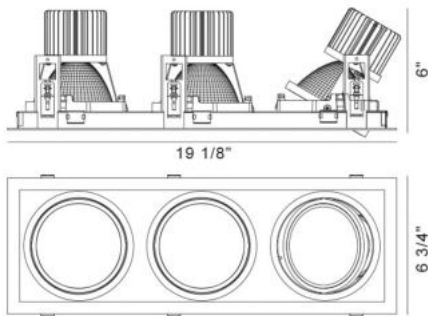

### PRODUCT DETAILS

No.	:	35148-35-01
Product Color	:	BLACK
Shade / Accent Colour	:	BLACK
Length	:	19.125"
Width	:	6.75"
Height	:	6"
Weight	:	6lbs

### LIGHT SOURCE DETAILS

Light Source Type	:	INTEGRATED LED
Input Voltage	:	120V/277V
Bulb Voltage	:	120V
Socket Type	:	LED
Total Wattage	:	78W
Total Lumen	:	7680lm
Kelvin	:	3500K
CRI	:	90
Dimmable	:	Yes

### TECHNICAL DETAILS

Location	:	DRY
Approval	:	
Title 24	:	Yes
Beam Angle	:	40
Cut Hole Length	:	18.625"
Cut Hole Width	:	6.25"