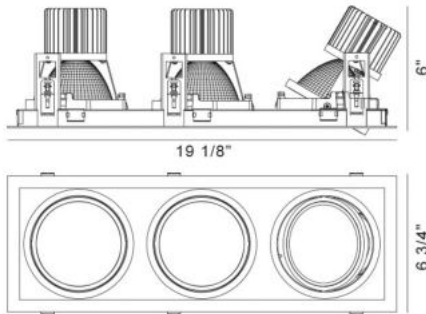

AMIGO, 3-LIGHT TRIM GIMBAL RECESSED, 26W, 3000K

PRODUCT DETAILS

No.	:	35148-30-01
Product Color	:	BLACK
Shade / Accent Colour	:	BLACK
Length	:	19.125"
Width	:	6.75"
Height	:	6"
Weight	:	6lbs

LIGHT SOURCE DETAILS

Light Source Type	:	INTEGRATED LED
Input Voltage	:	120V/277V
Bulb Voltage	:	120V
Socket Type	:	LED
Total Wattage	:	78W
Total Lumen	:	7680lm
Kelvin	:	3000K
CRI	:	90
Dimmable	:	Yes

Options Available

ITEM NO.	FINISH	SHADE
35148-30-01	BLACK	BLACK
35148-30-02	WHITE	WHITE

TECHNICAL DETAILS

Location	:	DRY
Approval	:	
Title 24	:	Yes
Beam Angle	:	40
Cut Hole Length	:	18.625"
Cut Hole Width	:	6.25"

PROJECT INFORMATION

 Job Name: Date: Type:

 Comments: