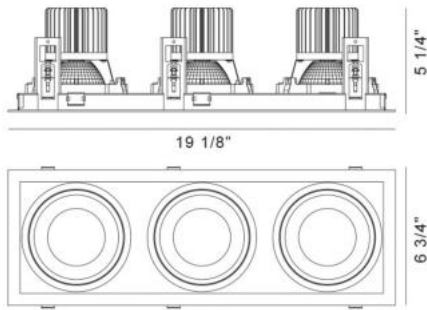

### PRODUCT DETAILS

No.	:	35147-35-01
Product Color	:	BLACK
Shade / Accent Colour	:	BLACK
Length	:	19.125"
Width	:	6.75"
Height	:	5.25"
Weight	:	6lbs

### LIGHT SOURCE DETAILS

Light Source Type	:	INTEGRATED LED
Input Voltage	:	120V/277VV
Bulb Voltage	:	120V
Socket Type	:	LED
Total Wattage	:	78W
Total Lumen	:	7680lm
Kelvin	:	3500K
CRI	:	90
Dimmable	:	Yes

### TECHNICAL DETAILS

Location	:	DRY
Approval	:	
Title 24	:	Yes
Beam Angle	:	40
Cut Hole Length	:	18.625"
Cut Hole Width	:	6.25"