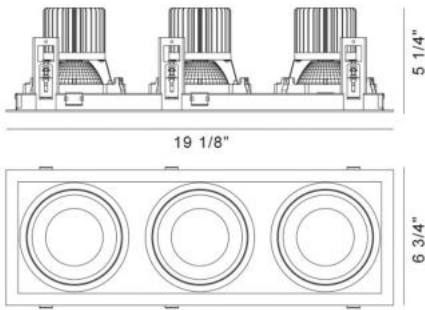

### PRODUCT DETAILS

|                       |   |             |
|-----------------------|---|-------------|
| No.                   | : | 35147-30-01 |
| Product Color         | : | BLACK       |
| Shade / Accent Colour | : | BLACK       |
| Length                | : | 19.125"     |
| Width                 | : | 6.75"       |
| Height                | : | 5.25"       |
| Weight                | : | 6lbs        |

### LIGHT SOURCE DETAILS

|                   |   |                |
|-------------------|---|----------------|
| Light Source Type | : | INTEGRATED LED |
| Input Voltage     | : | 120V/277VV     |
| Bulb Voltage      | : | 120V           |
| Socket Type       | : | LED            |
| Total Wattage     | : | 78W            |
| Total Lumen       | : | 7680lm         |
| Kelvin            | : | 3000K          |
| CRI               | : | 90             |
| Dimmable          | : | Yes            |

### TECHNICAL DETAILS

|                   |   |                                                                                       |
|-------------------|---|---------------------------------------------------------------------------------------|
| Location Approval | : | DRY                                                                                   |
|                   | : |  |
| Title 24          | : | Yes                                                                                   |
| Beam Angle        | : | 40                                                                                    |
| Cut Hole Length   | : | 18.625"                                                                               |
| Cut Hole Width    | : | 6.25"                                                                                 |