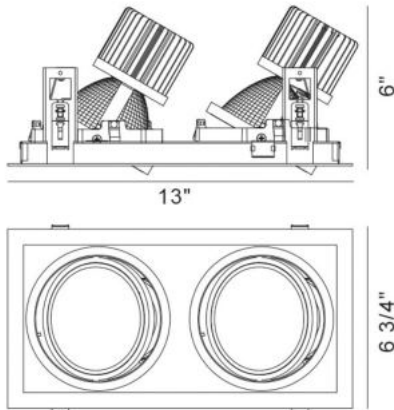

AMIGO, 2-LIGHT TRIM GIMBAL RECESSED, 26W, 3500K

PRODUCT DETAILS

No.	:	35146-35-01
Product Color	:	BLACK
Shade / Accent Colour	:	BLACK
Length	:	13"
Width	:	6.75"
Height	:	6"
Weight	:	4lbs

LIGHT SOURCE DETAILS

Light Source Type	:	INTEGRATED LED
Input Voltage	:	120V/277VV
Bulb Voltage	:	120V
Socket Type	:	LED
Total Wattage	:	52W
Total Lumen	:	5120lm
Kelvin	:	3500K
CRI	:	90
Dimmable	:	Yes

Options Available

ITEM NO.	FINISH	SHADE
35146-35-01	BLACK	BLACK
35146-35-02	WHITE	WHITE

TECHNICAL DETAILS

Location Approval	:	DRY
	:	
Title 24	:	Yes
Beam Angle	:	40
Cut Hole Length	:	12.5"
Cut Hole Width	:	6.25"

PROJECT INFORMATION

 Job Name: Date: Type:

 Comments: