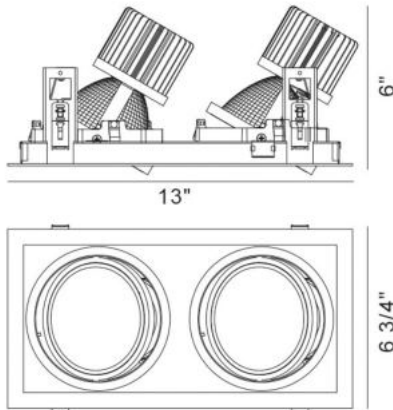

AMIGO, 2-LIGHT TRIM GIMBAL RECESSED, 26W, 3000K

PRODUCT DETAILS

No.	:	35146-30-01
Product Color	:	BLACK
Shade / Accent Colour	:	BLACK
Length	:	13"
Width	:	6.75"
Height	:	6"
Weight	:	4lbs

LIGHT SOURCE DETAILS

Light Source Type	:	INTEGRATED LED
Input Voltage	:	120V/277VV
Bulb Voltage	:	120V
Socket Type	:	LED
Total Wattage	:	52W
Total Lumen	:	5120lm
Kelvin	:	3000K
CRI	:	90
Dimmable	:	Yes

Options Available

ITEM NO.	FINISH	SHADE
35146-30-01	BLACK	BLACK
35146-30-02	WHITE	WHITE

TECHNICAL DETAILS

Location Approval	:	DRY
	:	
Title 24	:	Yes
Beam Angle	:	40
Cut Hole Length	:	12.5"
Cut Hole Width	:	6.25"

PROJECT INFORMATION

 Job Name: Date: Type:

 Comments: