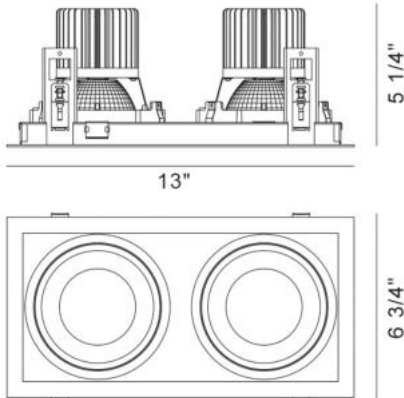

AMIGO, 2-LIGHT TRIM DOWNLIGHT RECESSED, 26W, 3500K

PRODUCT DETAILS

No.	:	35145-35-01
Product Color	:	BLACK
Shade / Accent Colour	:	BLACK
Length	:	13"
Width	:	6.75"
Height	:	5.25"
Weight	:	4lbs

LIGHT SOURCE DETAILS

Light Source Type	:	INTEGRATED LED
Input Voltage	:	120V/277VV
Bulb Voltage	:	120V
Socket Type	:	LED
Total Wattage	:	52W
Total Lumen	:	5120lm
Kelvin	:	3500K
CRI	:	90
Dimmable	:	Yes

TECHNICAL DETAILS

Location	:	DRY
Approval	:	
Title 24	:	Yes
Beam Angle	:	40
Cut Hole Length	:	12.5"
Cut Hole Width	:	6.25"

Options Available

ITEM NO.	FINISH	SHADE
35145-35-01	BLACK	BLACK
35145-35-02	BLACK	BLACK

PROJECT INFORMATION

Job Name: Date: Type:

Comments: