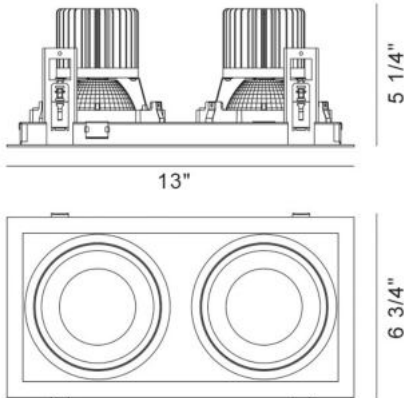

AMIGO, 2-LIGHT TRIM DOWNLIGHT RECESSED, 26W, 3000K

PRODUCT DETAILS

No.	:	35145-30-01
Product Color	:	BLACK
Shade / Accent Colour	:	BLACK
Length	:	13"
Width	:	6.75"
Height	:	5.25"
Weight	:	4lbs

LIGHT SOURCE DETAILS

Light Source Type	:	INTEGRATED LED
Input Voltage	:	120V/277VV
Bulb Voltage	:	120V
Socket Type	:	LED
Total Wattage	:	52W
Total Lumen	:	5120lm
Kelvin	:	3000K
CRI	:	90
Dimmable	:	Yes

TECHNICAL DETAILS

Location Approval	:	DRY
	:	
Title 24	:	Yes
Beam Angle	:	40
Cut Hole Length	:	12.5"
Cut Hole Width	:	6.25"

Options Available

ITEM NO.	FINISH	SHADE
35145-30-01	BLACK	BLACK
35145-30-02	WHITE	WHITE

PROJECT INFORMATION

Job Name: Date: Type:

Comments: