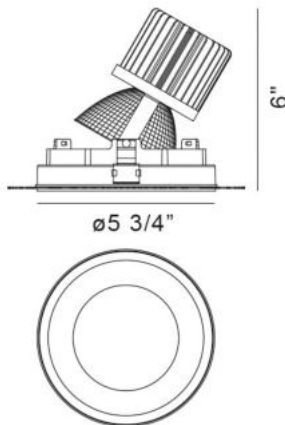

AMIGO, 1-LIGHT ROUND TRIMLESS GIMBAL RECESSED, 26W, 3500K

PRODUCT DETAILS

No.	:	35144-35-01
Product Color	:	BLACK
Shade / Accent Colour	:	BLACK
Diameter	:	5.75"
Height	:	6"
Weight	:	1.4lbs

LIGHT SOURCE DETAILS

Light Source Type	:	INTEGRATED LED
Input Voltage	:	120V/277VV
Bulb Voltage	:	120V
Socket Type	:	LED
Total Wattage	:	26W
Total Lumen	:	2560lm
Kelvin	:	3500K
CRI	:	90
Dimmable	:	Yes

Options Available

ITEM NO.	FINISH	SHADE
35144-35-01	BLACK	BLACK
35144-35-02	WHITE	WHITE

TECHNICAL DETAILS

Location	:	DRY
Approval	:	
Title 24	:	Yes
Beam Angle	:	40
Cut Hole Diameter	:	6.125"

PROJECT INFORMATION

 Job Name: Date: Type:

 Comments: