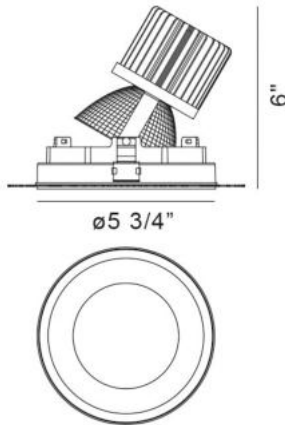

AMIGO, 1-LIGHT ROUND TRIMLESS GIMBAL RECESSED, 26W, 3000K

PRODUCT DETAILS

No.	:	35144-30-01
Product Color	:	BLACK
Shade / Accent Colour	:	BLACK
Diameter	:	5.75"
Height	:	6"
Weight	:	1.4lbs

LIGHT SOURCE DETAILS

Light Source Type	:	INTEGRATED LED
Input Voltage	:	120V/277VV
Bulb Voltage	:	120V
Socket Type	:	LED
Total Wattage	:	26W
Total Lumen	:	2560lm
Kelvin	:	3000K
CRI	:	90
Dimmable	:	Yes

Options Available

ITEM NO.	FINISH	SHADE
35144-30-01	BLACK	BLACK
35144-30-02	WHITE	WHITE

TECHNICAL DETAILS

Location	:	DRY
Approval	:	
Title 24	:	Yes
Beam Angle	:	40
Cut Hole Diameter	:	6.125"

PROJECT INFORMATION

 Job Name: Date: Type:

 Comments: