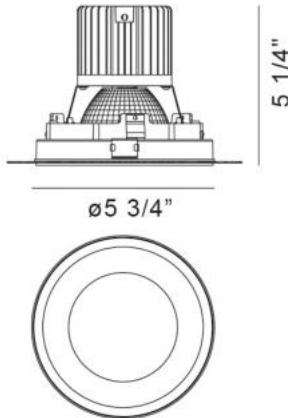

AMIGO, 1-LIGHT ROUND TRIMLESS DOWNLIGHT, 26W, 3500K

PRODUCT DETAILS

| | | |
|-----------------------|---|-------------|
| No. | : | 35143-35-01 |
| Product Color | : | BLACK |
| Shade / Accent Colour | : | BLACK |
| Diameter | : | 5.75" |
| Height | : | 5.25" |
| Weight | : | 1.6lbs |

LIGHT SOURCE DETAILS

| | | |
|-------------------|---|----------------|
| Light Source Type | : | INTEGRATED LED |
| Input Voltage | : | 120V/277VV |
| Bulb Voltage | : | 120V |
| Socket Type | : | LED |
| Total Wattage | : | 26W |
| Total Lumen | : | 2560lm |
| Kelvin | : | 3500K |
| CRI | : | 90 |
| Dimmable | : | Yes |

Options Available

| ITEM NO. | FINISH | SHADE |
|-------------|--------|-------|
| 35143-35-01 | BLACK | BLACK |
| 35143-35-02 | WHITE | WHITE |

TECHNICAL DETAILS

| | | |
|-------------------|---|--|
| Location | : | DRY |
| Approval | : |  |
| Title 24 | : | Yes |
| Beam Angle | : | 40 |
| Cut Hole Diameter | : | 6.125" |