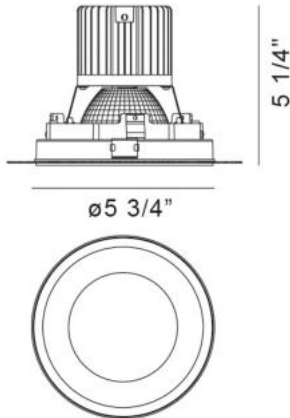

AMIGO, 1-LIGHT ROUND TRIMLESS DOWNLIGHT, 26W, 3000K

PRODUCT DETAILS

No.	:	35143-30-01
Product Color	:	BLACK
Shade / Accent Colour	:	BLACK
Diameter	:	5.75"
Height	:	5.25"
Weight	:	1.6lbs

LIGHT SOURCE DETAILS

Light Source Type	:	INTEGRATED LED
Input Voltage	:	120V/277VV
Bulb Voltage	:	120V
Socket Type	:	LED
Total Wattage	:	26W
Total Lumen	:	2560lm
Kelvin	:	3000K
CRI	:	90
Dimmable	:	Yes

Options Available

ITEM NO.	FINISH	SHADE
35143-30-01	BLACK	BLACK
35143-30-02	WHITE	WHITE

TECHNICAL DETAILS

Location	:	DRY
Approval	:	
Title 24	:	Yes
Beam Angle	:	40
Cut Hole Diameter	:	6.125"

PROJECT INFORMATION

 Job Name: Date: Type:

 Comments: