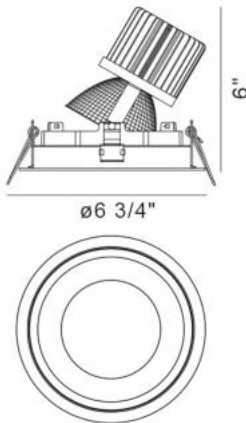

AMIGO, 1-LIGHT ROUND TRIM GIMBAL RECESSED,26W,3500K

PRODUCT DETAILS

No.	:	35142-35-01
Product Color	:	BLACK
Shade / Accent Colour	:	BLACK
Diameter	:	6.75"
Height	:	6"
Weight	:	1.5lbs

LIGHT SOURCE DETAILS

Light Source Type	:	INTEGRATED LED
Input Voltage	:	120V/277VV
Bulb Voltage	:	120V
Socket Type	:	LED
Total Wattage	:	26W
Total Lumen	:	2560lm
Kelvin	:	3500K
CRI	:	90
Dimmable	:	Yes

Options Available

ITEM NO.	FINISH	SHADE
35142-35-01	BLACK	BLACK
35142-35-02	WHITE	WHITE

TECHNICAL DETAILS

Location	:	DRY
Approval	:	
Title 24	:	Yes
Beam Angle	:	40
Cut Hole Diameter	:	6.25"

PROJECT INFORMATION

 Job Name: Date: Type:

 Comments: