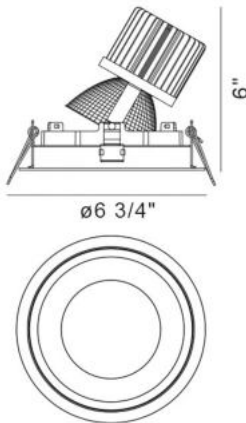

AMIGO, 1-LIGHT ROUND TRIM GIMBAL RECESSED,26W,3000K

PRODUCT DETAILS

No.	:	35142-30-01
Product Color	:	BLACK
Shade / Accent Colour	:	BLACK
Diameter	:	6.75"
Height	:	6"
Weight	:	1.5lbs

LIGHT SOURCE DETAILS

Light Source Type	:	INTEGRATED LED
Input Voltage	:	120V/277VV
Bulb Voltage	:	120V
Socket Type	:	LED
Total Wattage	:	26W
Total Lumen	:	2560lm
Kelvin	:	3000K
CRI	:	90
Dimmable	:	Yes

Options Available

ITEM NO.	FINISH	SHADE
35142-30-01	BLACK	BLACK
35142-30-02	WHITE	WHITE

TECHNICAL DETAILS

Location	:	DRY
Approval	:	
Title 24	:	Yes
Beam Angle	:	40
Cut Hole Diameter	:	6.25"

PROJECT INFORMATION

 Job Name: Date: Type:

 Comments: