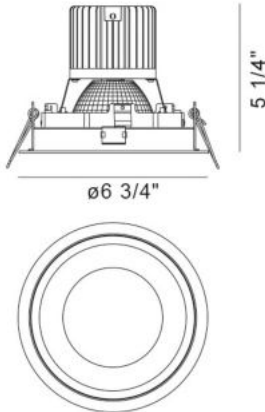

### PRODUCT DETAILS

No.	:	35141-35-01
Product Color	:	BLACK
Shade / Accent Colour	:	BLACK
Diameter	:	6.75"
Height	:	5.25"
Weight	:	1.5lbs

### TECHNICAL DETAILS

Location	:	DRY
Approval	:	
Title 24	:	Yes
Beam Angle	:	40
Cut Hole Diameter	:	6.25"