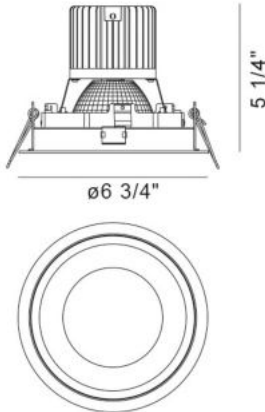

### PRODUCT DETAILS

No.	:	35141-30-01
Product Color	:	BLACK
Shade / Accent Colour	:	BLACK
Diameter	:	6.75"
Height	:	5.25"
Weight	:	1.5lbs

### TECHNICAL DETAILS

Location	:	DRY
Approval	:	
Title 24	:	Yes
Beam Angle	:	40
Cut Hole Diameter	:	6.25"