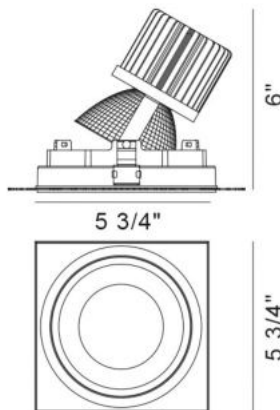

### PRODUCT DETAILS

No.	:	35140-35-01
Product Color	:	BLACK
Shade / Accent Colour	:	BLACK
Length	:	5.75"
Width	:	5.75"
Height	:	6"
Weight	:	1.5lbs

### LIGHT SOURCE DETAILS

Light Source Type	:	INTEGRATED LED
Input Voltage	:	120V/277VV
Bulb Voltage	:	120V
Socket Type	:	LED
Total Wattage	:	26W
Total Lumen	:	2560lm
Kelvin	:	3500K
CRI	:	90
Dimmable	:	Yes

### TECHNICAL DETAILS

Location Approval	:	DRY
	:	
Title 24	:	Yes
Beam Angle	:	40
Cut Hole Length	:	6.125"
Cut Hole Width	:	6.125"